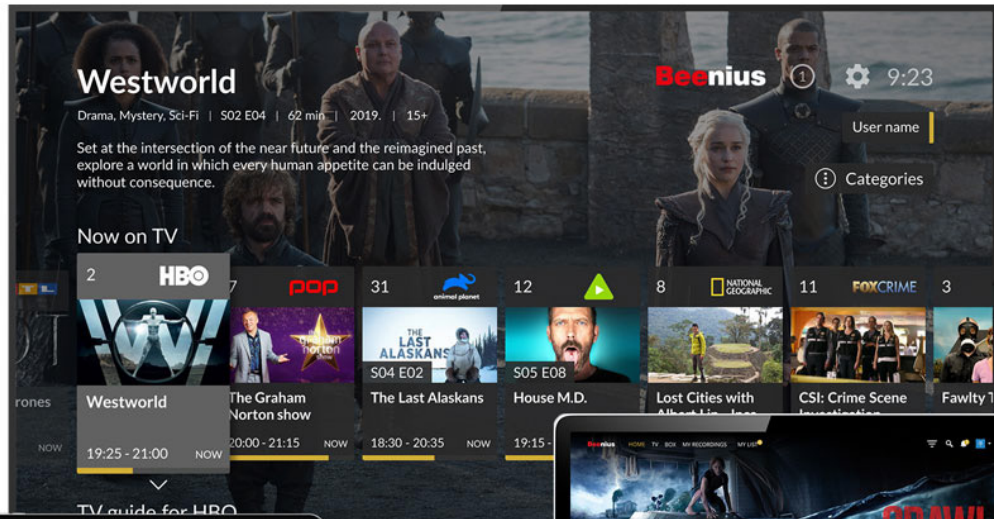

Beenius

Media Systems Integrator

Expertise across the
interactive media ecosystem

A **greenfield** or **replacement**
deployments with high degree of
infrastructure re-use